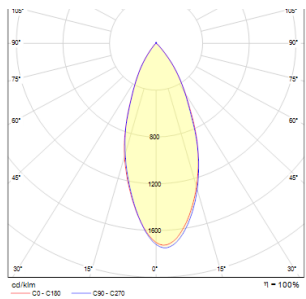

# BOGARD II

LED 2x5W 700 lm Ra 80

Wall-mounted directional spotlight with integrated LED.

RP EUR incl. VAT

<b>R12503</b>	BOGARD II wall matt black 230V LED 2x5W 40° 3000K	<b>120,00</b>
<b>R12504</b>	BOGARD II wall matt nickel 230V LED 2x5W 40° 3000K	<b>120,00</b>