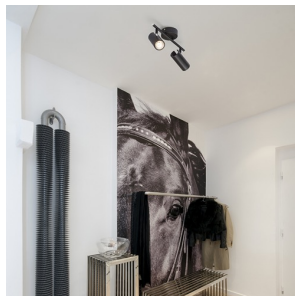

# BOGARD II

LED 2x5W 700 lm Ra 80

Wall-mounted directional spotlight with integrated LED.

RP EUR incl. VAT

<b>R12503</b>	BOGARD II wall matt black 230V LED 2x5W 40° 3000K	<b>120,00</b>
<b>R12504</b>	BOGARD II wall matt nickel 230V LED 2x5W 40° 3000K	<b>120,00</b>