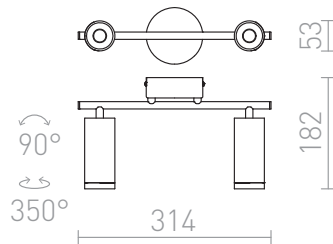

# BOGARD II

LED 2x5W 700 lm Ra 80

Wall-mounted directional spotlight with integrated LED.

RP EUR incl. VAT

<b>R12503</b>	BOGARD II wall matt black 230V LED 2x5W 40° 3000K	<b>120,00</b>
<b>R12504</b>	BOGARD II wall matt nickel 230V LED 2x5W 40° 3000K	<b>120,00</b>