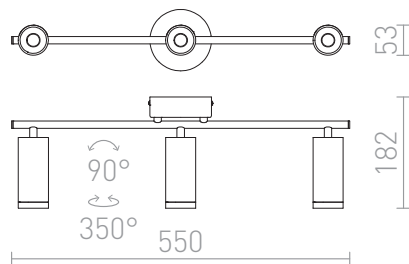

# BOGARD III

LED 3x5W 1050 lm Ra 80

Wall-mounted directional spotlight with integrated LED.

RP EUR incl. VAT

<b>R12505</b>	BOGARD III wall matt black 230V LED 3x5W 40° 3000K	<b>150,00</b>
<b>R12506</b>	BOGARD III wall matt nickel 230V LED 3x5W 40° 3000K	<b>150,00</b>