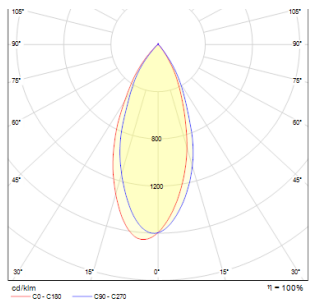

# BOGARD III

LED 3x5W 1050 lm Ra 80

Wall-mounted directional spotlight with integrated LED.

RP EUR incl. VAT

<b>R12505</b>	BOGARD III wall matt black 230V LED 3x5W 40° 3000K	<b>150,00</b>
<b>R12506</b>	BOGARD III wall matt nickel 230V LED 3x5W 40° 3000K	<b>150,00</b>