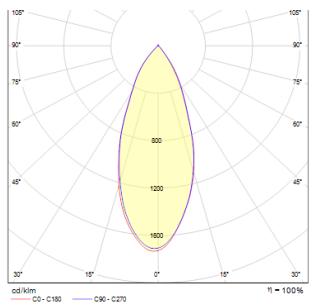

BOGARD PENDENT

LED 5W 350 lm Ra 80

Cylindrical pendant light with integrated LED. The shade can be optically extended using R12495 and R12496.

RP EUR incl. VAT

R12493	BOGARD pendent matt black 230V LED 5W 40° 3000K	78,00
R12494	BOGARD pendent matt nickel 230V LED 5W 40° 3000K	98,00