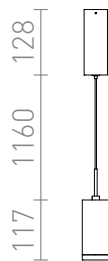

BOGARD PENDENT

LED 5W 350 lm Ra 80

Cylindrical pendant light with integrated LED. The shade can be optically extended using R12495 and R12496.

RP EUR incl. VAT

R12493	BOGARD pendent matt black 230V LED 5W 40° 3000K	78,00
R12494	BOGARD pendent matt nickel 230V LED 5W 40° 3000K	98,00