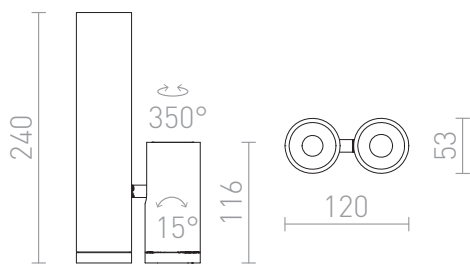

BOGARD TWIN

LED 2x5W 700 lm Ra 80

Ceiling light that has two reflectors, one fixed and one directional, both with integrated LED.

RP EUR incl. VAT

R12499	BOGARD TWIN ceiling matt black 230V LED 2x5W 40° 3000K	120,00
R12500	BOGARD TWIN ceiling matt nickel 230V LED 2x5W 40° 3000K	98,00

[3D model](#) [manual](#) [.ies data](#)