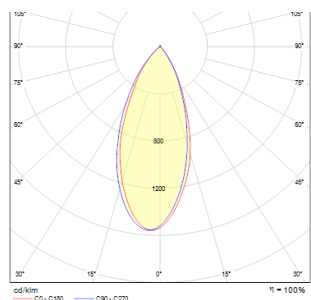

BOGARD TWIN

LED 2x5W 700 lm Ra 80

Ceiling light that has two reflectors, one fixed and one directional, both with integrated LED.

RP EUR incl. VAT

R12499	BOGARD TWIN ceiling matt black 230V LED 2x5W 40° 3000K	120,00
R12500	BOGARD TWIN ceiling matt nickel 230V LED 2x5W 40° 3000K	98,00