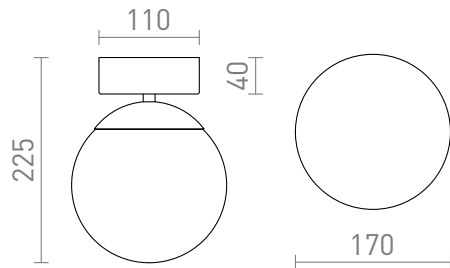

NEW

BOLLY 17

Ceiling lamp of glass on a chrome-plated base. Suitable in bathrooms.

RP EUR incl. VAT

R13693

BOLLY 17 ceiling opal-colored glass/chrome
230V E27 15W IP44

120,00

IP44