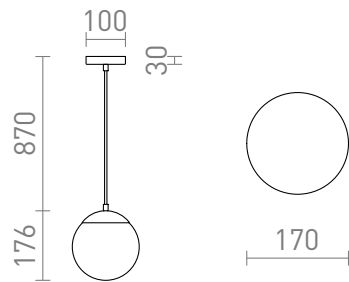

NEW

BOLLY PENDENT

Pendent of opal-colored glass on a chrome-plated base. Suitable in bathrooms.

RP EUR incl. VAT

R13692

BOLLY 17 pendent opal-colored glass/chrome
230V LED E27 15W IP44

138,00

IP44

3D model

PDF manual

G13307