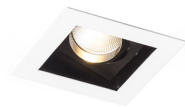

BONDY I

LED 7W 580 lm Ra 80

Recessed light with integrated LED. Only for drywall ceilings.

RP EUR incl. VAT

R12856

BONDY I recessed white 230V LED 7W 24°
3000K

35,00

3D model