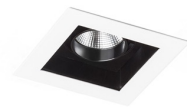

BONDY I

LED 7W 580 lm Ra 80

Recessed light with integrated LED. Only for drywall ceilings.

RP EUR incl. VAT

R12856

BONDY I recessed white 230V LED 7W 24°
3000K

35,00

3D model