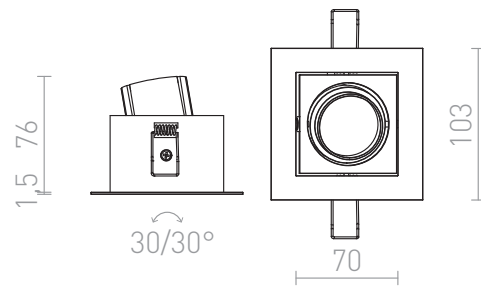

BONDY I

LED 7W 580 lm Ra 80

Recessed light with integrated LED. Only for drywall ceilings.

RP EUR incl. VAT

R12856

BONDY I recessed white 230V LED 7W 24°
3000K

35,00

3D model

10

24°

30/30°

9/9

9/9

manual