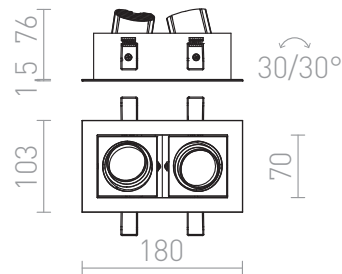

BONDY II

LED 2x7W 1120 lm Ra 80

Recessed light with integrated LED. Only for drywall ceilings.

RP EUR incl. VAT

R12857

BONDY II recessed white 230V LED 2x7W 24°
3000K

68,00

3D model