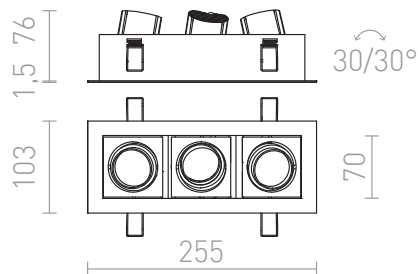

BONDY III

LED 3x7W 1680 lm Ra 80

Recessed light with integrated LED. Only for drywall ceilings.

RP EUR incl. VAT

R12858

BONDY III recessed white 230V LED 3x7W
24° 3000K

98,00

3D model