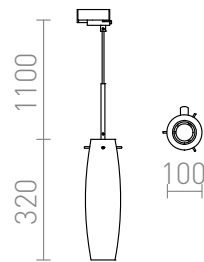

BONGO FOR 3-CIRCUIT TRACK

Elegant suspended ceiling light with a shade of opal-colored glass for 3-circuit tracks.

RP EUR incl. VAT

R12097

BONGO for 3-circuit tracks opal-colored glass 230V E14 42W

88,00

 3D model