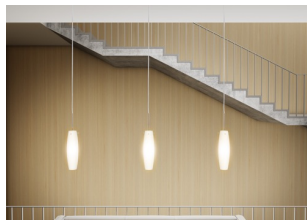

BONGO FOR 3-CIRCUIT TRACK

Elegant suspended ceiling light with a shade of opal-colored glass for 3-circuit tracks.

RP EUR incl. VAT

R12097

BONGO for 3-circuit tracks opal-colored glass 230V E14 42W

88,00

 3D model