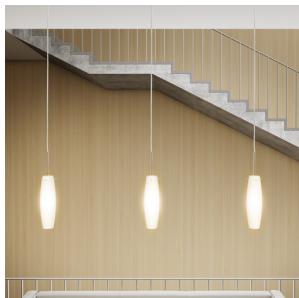

BONGO FOR 3-CIRCUIT TRACK

Elegant suspended ceiling light with a shade of opal-colored glass for 3-circuit tracks.

RP EUR incl. VAT

R12097

BONGO for 3-circuit tracks opal-colored glass 230V E14 42W

88,00

 3D model