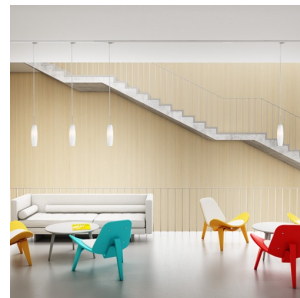

BONGO FOR 3-CIRCUIT TRACK

Elegant suspended ceiling light with a shade of opal-colored glass for 3-circuit tracks.

RP EUR incl. VAT

R12097

BONGO for 3-circuit tracks opal-colored glass 230V E14 42W

88,00

 3D model