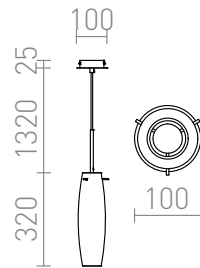

BONGO

Elegant suspended ceiling light with a shade of opal-colored glass.

RP EUR incl. VAT

R10512

BONGO I pendent opal-colored glass 230V
E14 42W

32,00

 3D model

110

0,972

 manual

G11849