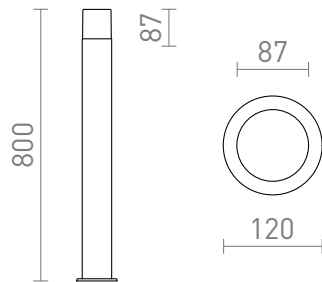

NEW

BONNIE BOLLARD

Outdoor bollard with an opal-colored shade and E27 socket for LED light sources.

RP EUR incl. VAT

R13636

BONNIE 80 bollard anthracite grey 230V E27
28W IP44

78,00

IP44

3D model

manual

G13307