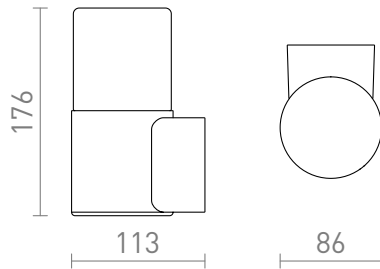

NEW

BONNIE WALL

Outdoor wall light with an opal-colored shade and E27 socket for LED light sources.

RP EUR incl. VAT

R13635

BONNIE wall anthracite grey opal-colored PP
230V E27 28W IP44

35,00

IP44