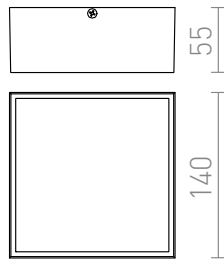

LED 4W 297 lm Ra 80

Outdoor light of die-cast aluminum with integrated LED and an opal-colored diffuser. For ceiling or wall installation.

RP EUR incl. VAT

R11967	BONO surface mounted anthracite grey 230V LED 4W IP65 3000K	129,00
R11969	BONO surface mounted silver grey 230V LED 4W IP65 3000K	88,00

IP65