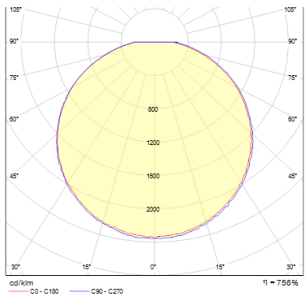

LED 4W 297 lm Ra 80

Outdoor light of die-cast aluminum with integrated LED and an opal-colored diffuser. For ceiling or wall installation.

RP EUR incl. VAT

R11967	BONO surface mounted anthracite grey 230V LED 4W IP65 3000K	129,00
R11969	BONO surface mounted silver grey 230V LED 4W IP65 3000K	88,00

IP65