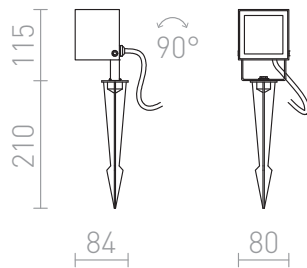

BORA

LED 6W 340 lm Ra 80

Square outdoor spotlight with integrated LED and a 1 m power cord that has no plug.

RP EUR incl. VAT

R12025

BORA on spike anthracite grey 230V LED
6W 50° IP54 3000K

78,00

IP54

 3D model

 manual