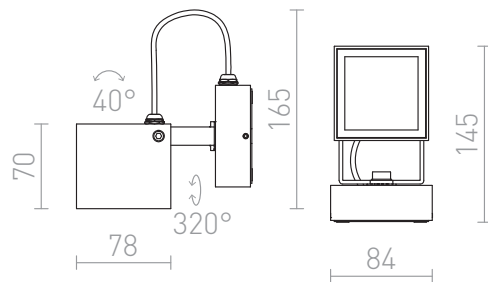

BORA WALL

LED 6W 355 lm Ra 80

Square outdoor spotlight with integrated LED for wall installation.

RP EUR incl. VAT

R12578

BORA wall anthracite grey 230V LED 6W 44°
IP54 3000K

78,00

IP54

 3D model

 manual