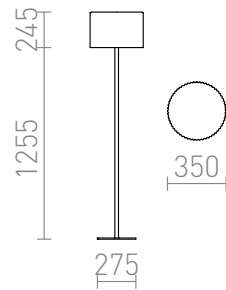

BOSANNA

Outdoor floor light with plastic shade. The cable is supplied with a plug for safety reasons.

RP EUR incl. VAT

R12421

BOSANNA 150 floor anthracite grey
satinchromeated PE 230V E27 25W IP65

188,00

IP65

180

6,76

3D model

manual

G13026