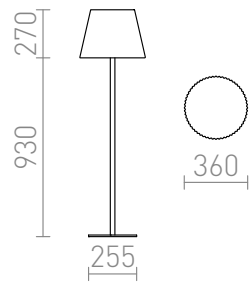

# BOSANOVA

Outdoor floor lamp with a plastic shade. The cable has with a wall plug at the end of it for safety reasons.

RP EUR incl. VAT

**R12420**

BOSANOVA 120 floor anthracite grey  
satinchromeated PE 230V E27 25W IP65

**178,00**

IP65

180

7,59

3D model

manual

G13026