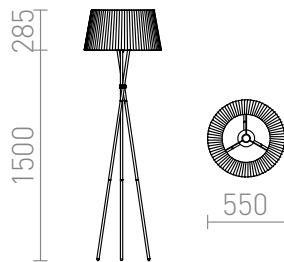

BOULOGNE

Floor lamp on tripod with two-layered ribbon wrapped textile shade in black.

RP EUR incl. VAT

R12674

BOULOGNE floor black 230V E27 28W

198,00

 3D model

 manual