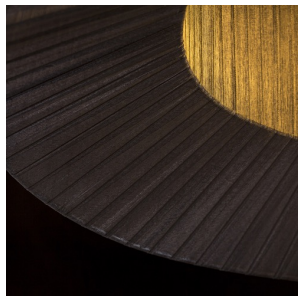

BOULOGNE

Floor lamp on tripod with two-layered ribbon wrapped textile shade in black.

RP EUR incl. VAT

R12674

BOULOGNE floor black 230V E27 28W

198,00

 3D model

 manual