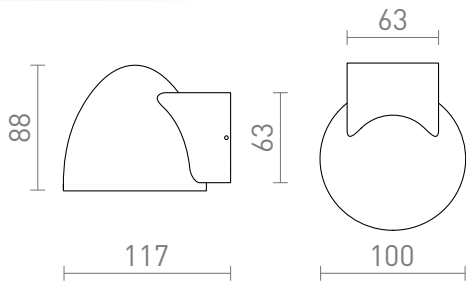

# BOURDON

Outdoor wall light for GU10 light sources. The outside of the lamp is of lacquered die-cast aluminum.

RP EUR incl. VAT

**R13559**

BOURDON wall anthracite grey 230V GU10  
35W IP54

**35,00**

IP54

3D model