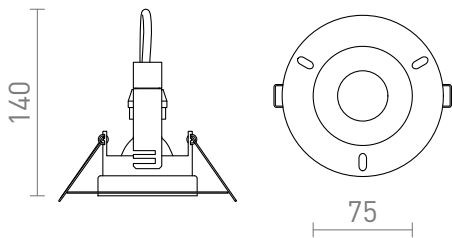

NEW

BRAN FRAMELESS

Trimless bathroom spotlight for recession into plaster ceilings, with a GU10 socket for LED light sources.

RP EUR incl. VAT

R13605

BRAN recessed white 230V LED GU10 15W
IP65

24,00

IP65

3D model

PDF manual

G11841