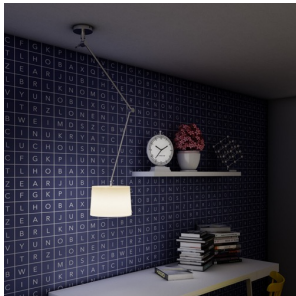

BROADWAY CEILING WITH ARM

Ceiling light with an adjustable arm and a textured textile shade.

RP EUR incl. VAT

R11988

BROADWAY ceiling on an arm white chrome
230V E27 42W

215,00

3D model

PDF manual