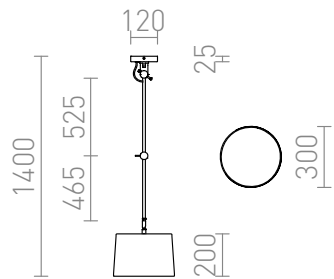

BROADWAY CEILING WITH ARM

Ceiling light with an adjustable arm and a textured textile shade.

RP EUR incl. VAT

R11988

BROADWAY ceiling on an arm white chrome
230V E27 42W

215,00

3D model

PDF manual