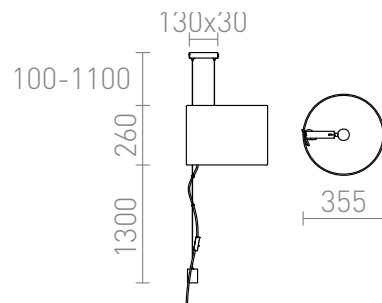

BROADWAY

Pendent light that can have its height adjusted. Suitable for ceilings without power outlets. The shade is covered with a textured fabric, and the switch is located on the power cable.

RP EUR incl. VAT

R11989

BROADWAY pendent adjustable white
chrome 230V E27 42W

178,00

3D model

PDF manual

G13026