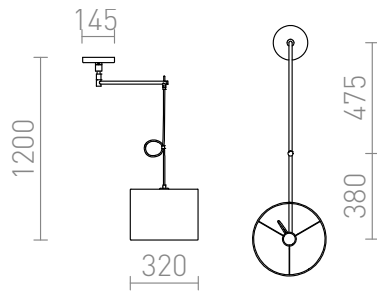

BROADWAY PENDENT ON ARM

Pendent light with an arm that can be adjusted along the ceiling. Comes with a textured textile shade.

RP EUR incl. VAT

R11978

BROADWAY pendent on an arm white chrome 230V E27 42W

229,00

3D model

PDF manual

G13029