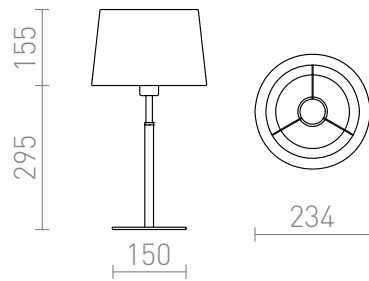

BROADWAY TABLE

Table lamp with a white textured textile shade and chrome-plated base.

RP EUR incl. VAT

R11986

BROADWAY table white chrome 230V E27
42W

120,00

3D model

manual