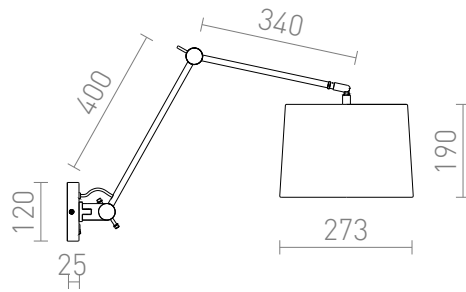

3D model

manual

G13026