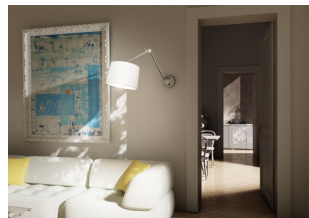

3D model

manual

G13026