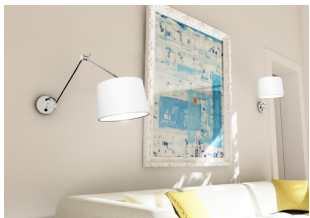

3D model

manual

G13026