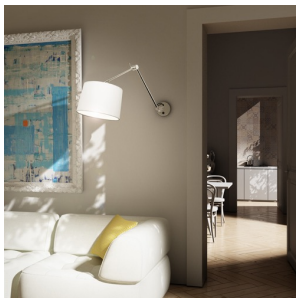

3D model

manual

G13026