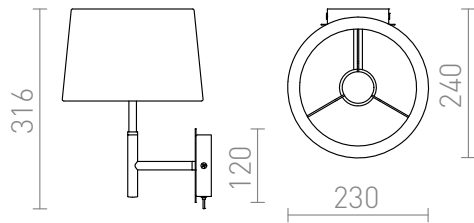

BROADWAY WALL

Wall lamp with white textured textile shade on a chrome-plated base.

RP EUR incl. VAT

R11985

BROADWAY wall white chrome 230V E27
42W

120,00

 3D model

 manual