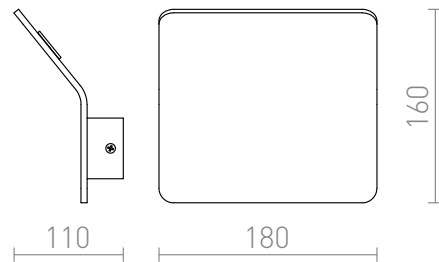

# BRUXEL

**LED 5W 650 lm Ra 80**

Wall-mounted elegantly designed light with integrated LED for indirect illumination.

RP EUR incl. VAT

**R12608**

BRUXEL wall white 230V LED 5W 3000K

**78,00**

3D model