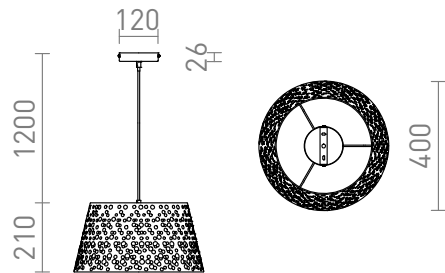

# BUCKY

Metal pendent with a dented texture shade.

RP EUR incl. VAT

**R13360**

BUCKY 40 pendent white/grey metal 230V  
E27 28W

**150,00**

 3D model

 manual