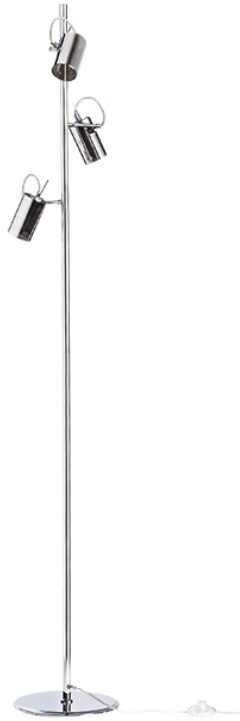

BUGSY FLOOR

Floor lamp with mirror-like glass shades. Each individual shade can be tilted around one axis.

RP EUR incl. VAT

R10520

BUGSY floor chrome-tinted glass 230V GU10
3x50W

258,00

 3D model

 manual

G11841