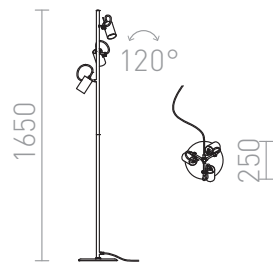

BUGSY FLOOR

Floor lamp with mirror-like glass shades. Each individual shade can be tilted around one axis.

RP EUR incl. VAT

R10520

BUGSY floor chrome-tinted glass 230V GU10
3x50W

258,00

 3D model

 manual

G11841