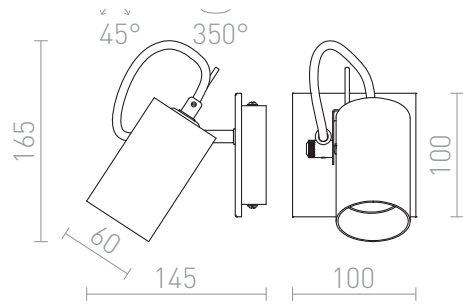

# BUGSY WALL

Wall light with a shade of mirror-like glass and a chrome-plated base.

RP EUR incl. VAT

**R10521**

BUGSY I wall chrome-tinted glass 230V GU10  
50W

**58,00**

3D model

manual

G11841