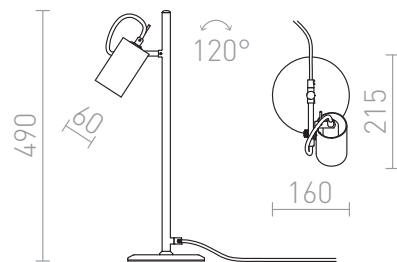

BUGSY TABLE

Table lamp with mirror glass shade which can be tilted around one axis.

RP EUR incl. VAT

R10519

BUGSY table chrome-tinted glass 230V GU10
50W

129,00

3D model

PDF manual