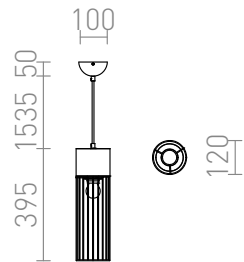

BURTON

Concrete pendent light with metal wire shade for E27 bulbs.

RP EUR incl. VAT

R12931

BURTON pendent concrete 230V E27 42W

58,00

3D model

PDF manual

G13022