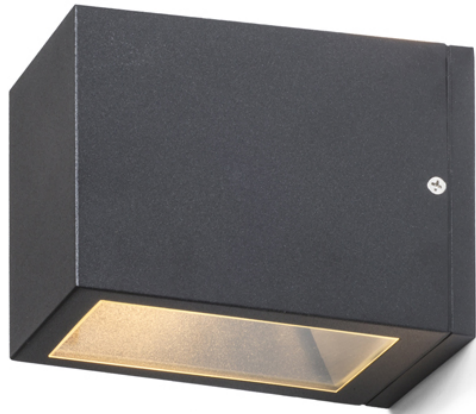

CABOX

Outdoor wall light with an E27 socket for UP/DOWN illumination.

RP EUR incl. VAT

R10384

CABOX II wall anthracite grey 230V E27 70W
IP54

68,00

IP54

3D model