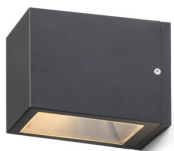

CABOX

Outdoor wall light with an E27 socket for UP/DOWN illumination.

RP EUR incl. VAT

R10384

CABOX II wall anthracite grey 230V E27 70W
IP54

68,00

IP54

3D model