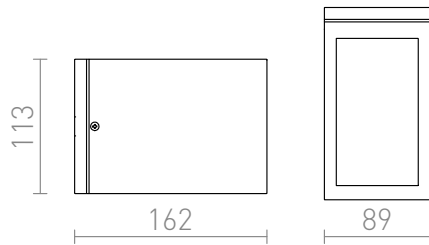

CABOX

Outdoor wall light with an E27 socket for UP/DOWN illumination.

RP EUR incl. VAT

R10384

CABOX II wall anthracite grey 230V E27 70W
IP54

68,00

IP54

3D model