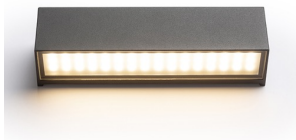

NEW

IP65

CAMARGUE

LED 6W 550 lm Ra 80

Rectangular wall lamp with integrated LED for downward illumination.

RP EUR incl. VAT

R13527	CAMARGUE wall silver grey satinated glass 230V LED 6W IP65 3000K	98,00
R13641	CAMARGUE wall anthracite grey satinated glass 230V LED 6W IP65 3000K	98,00