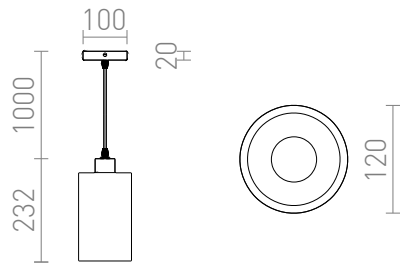

CAMINO PENDENT

Cylindrical pendant light for E27 light sources. Each shade has its unique pattern.

RP EUR incl. VAT

R13296

CAMINO pendent terazzo decor 230V E27
28W

48,00

R13297

CAMINO pendent cement 230V E27 28W

48,00

3D model

manual

G13026