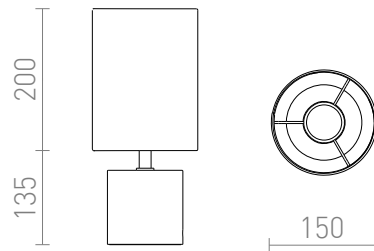

CAMINO TABLE WITH SHADE

Minimalistic table lamp with a cylindrical shape and a textile shade. Each base has its unique pattern.

RP EUR incl. VAT

R13294

CAMINO table with shade white terrazzo decor 230V E27 28W

35,00

R13295

CAMINO table with shade white cement 230V E27 28W

35,00

3D model

manual

G13026