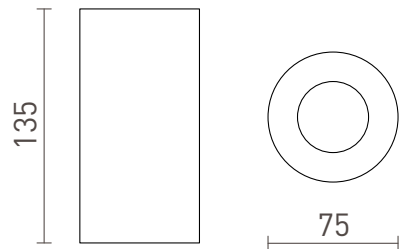

CANTO CEILING

Cylindrical ceiling light that can change appearance by adding the optional inner shades from the CANTO series.

RP EUR incl. VAT

R13471

CANTO ceiling light without inner shade
white 230V LED GU10 8W

35,00

R13472

CANTO ceiling light without inner shade
black 230V LED GU10 8W

35,00

3D model

manual

G11841