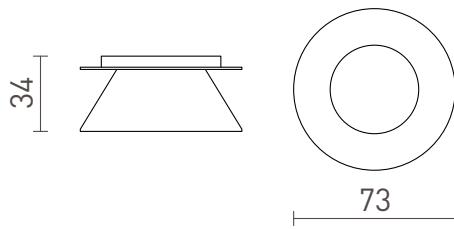

CANTO DECORATIVE TRIM

Decorative inner shade in four color options for the CANTO ceiling light.

RP EUR incl. VAT

R13473	CANTO decorative inner shade white	5,00
R13474	CANTO decorative inner shade gold	5,00
R13475	CANTO decorative inner shade copper foil	5,00
R13476	CANTO decorative inner shade black	5,00