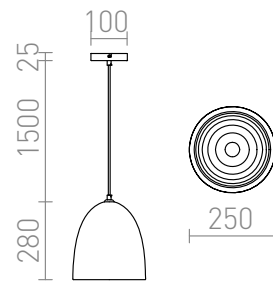

CARISSIMA 25

Pendent light with a lacquered or chrome-plated metal shade. The interior of the shade is in gold or silver-gray.

RP EUR incl. VAT

R11765

CARISSIMA 25 pendent chrome 230V E27
28W

78,00

3D model

150

1,8

PDF manual

G13026