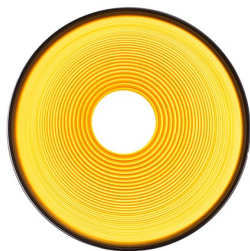

CARISSIMA 30

Pendent light with a lacquered or chrome-plated metal shade. The interior of the shade is in gold or silver-gray.

RP EUR incl. VAT

R11705

CARISSIMA 30 pendent matt black/gold
230V E27 42W

120,00

3D model

manual

G13461