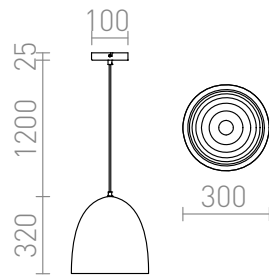

CARISSIMA 30

Pendent light with a lacquered or chrome-plated metal shade. The interior of the shade is in gold or silver-gray.

RP EUR incl. VAT

R11705

CARISSIMA 30 pendent matt black/gold
230V E27 42W

120,00

3D model

manual

G13461