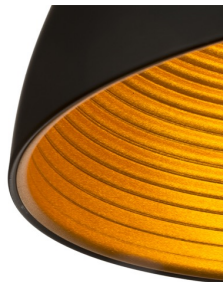

CARISSIMA 40

Pendent light with a lacquered or chrome-plated metal shade. The interior of the shade is in gold or silver-gray.

RP EUR incl. VAT

R11766	CARISSIMA 40 pendent matt black/gold 230V E27 42W	120,00
R13048	CARISSIMA 40 pendent matt white/silver grey 230 E27 42W	120,00