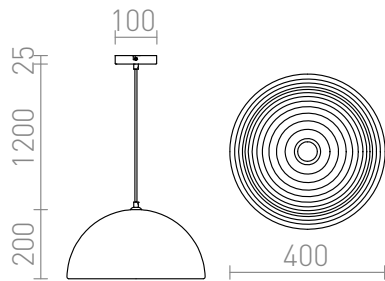

CARISSIMA 40

Pendent light with a lacquered or chrome-plated metal shade. The interior of the shade is in gold or silver-gray.

RP EUR incl. VAT

R11766	CARISSIMA 40 pendent matt black/gold 230V E27 42W	120,00
R13048	CARISSIMA 40 pendent matt white/silver grey 230 E27 42W	120,00

3D model

manual

G13461