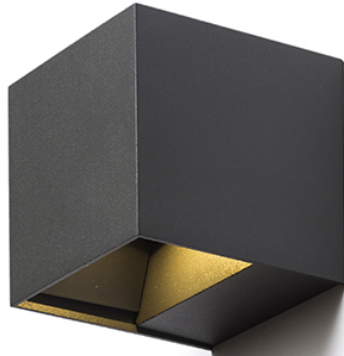

CARRE

LED 2x3W 200 lm Ra 80

Angular wall lamp with integrated LED for UP/DOWN illumination, with two metal blades to adjust the light beam.

RP EUR incl. VAT

R12556

CARRE wall white 230V LED 2x3W IP54
3000K

78,00

R12557

CARRE wall anthracite grey 230V LED 2x3W
IP54 3000K

78,00

IP54

45°

0,42

3D model