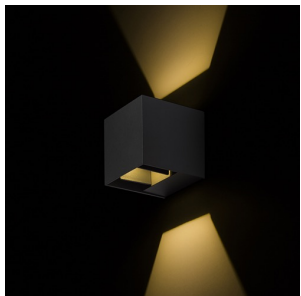

CARRE

LED 2x3W 200 lm Ra 80

Angular wall lamp with integrated LED for UP/DOWN illumination, with two metal blades to adjust the light beam.

RP EUR incl. VAT

R12556

CARRE wall white 230V LED 2x3W IP54
3000K

78,00

R12557

CARRE wall anthracite grey 230V LED 2x3W
IP54 3000K

78,00

IP54

45°

0,42

3D model