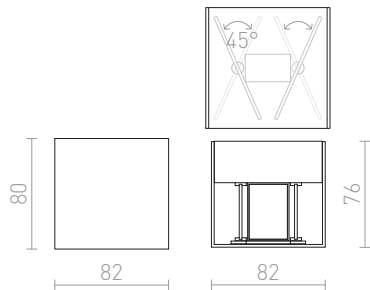

CARRE

LED 2x3W 200 lm Ra 80

Angular wall lamp with integrated LED for UP/DOWN illumination, with two metal blades to adjust the light beam.

RP EUR incl. VAT

R12556

CARRE wall white 230V LED 2x3W IP54
3000K

78,00

R12557

CARRE wall anthracite grey 230V LED 2x3W
IP54 3000K

78,00

IP54

45°

0,42

3D model