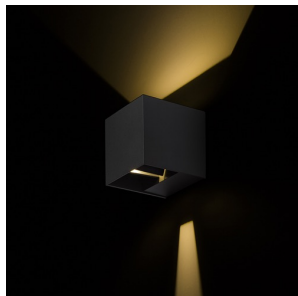

CARRE

LED 2x3W 200 lm Ra 80

Angular wall lamp with integrated LED for UP/DOWN illumination, with two metal blades to adjust the light beam.

RP EUR incl. VAT

R12556

CARRE wall white 230V LED 2x3W IP54
3000K

78,00

R12557

CARRE wall anthracite grey 230V LED 2x3W
IP54 3000K

78,00

IP54

45°

0,42

3D model