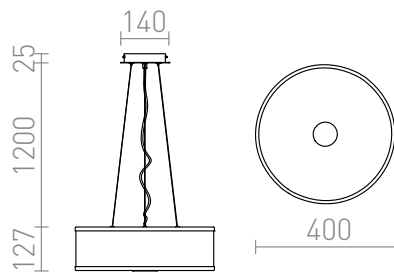

CASSABLANCA PENDENT

Pendent light for two circular fluorescent T5 tubes. The bottom cover of satin glass is fixed by a bolt that is covered by a chrome-plated plate. The side panels are of frosted acrylic.

RP EUR incl. VAT

R10522

CASSABLANCA 40 pendent chrome 230V
2GX13 22+40W

178,00

 3D model

 manual

2GX13