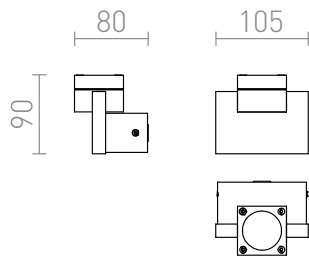

CASSO UP

LED 1W 80 lm Ra 80

Wall lamp of solid aluminum with integrated LED.

RP EUR incl. VAT

R10179

CASSO UP wall aluminum 230V/350mA LED
1W 3000K

32,00

3D model