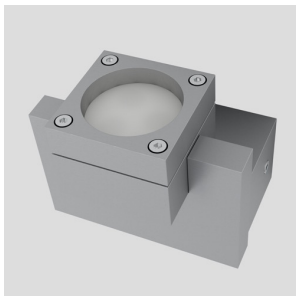

CASSO UP

LED 1W 80 lm Ra 80

Wall lamp of solid aluminum with integrated LED.

RP EUR incl. VAT

R10179

CASSO UP wall aluminum 230V/350mA LED
1W 3000K

32,00

3D model