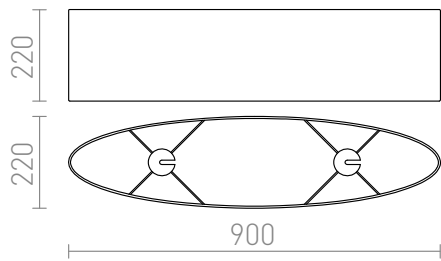

CASUAL 90/22

Textile shade for installation on the ceiling base R11795 or hanging set R11796.

RP EUR incl. VAT

R11485	CASUAL 90/22 shade Polycotton black/copper foil max. 23W	215,00
R11583	CASUAL 90/22 shade Monaco petrol blue/silver PVC max. 23W	198,00
R11594	CASUAL 90/22 shade Monaco dove gray/silver PVC max. 23W	198,00
R11472	CASUAL 90/22 shade Polycotton black/golden foil max. 23W	178,00
R11501	CASUAL 90/22 shade Polycotton white/white PVC max. 23W	129,00

 3D model

 manual