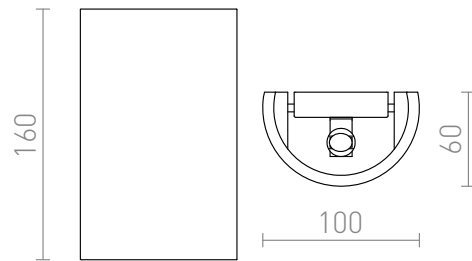

# CHIC

Wall light of plaster for UP/DOWN illumination. The surface can be colored with interior paint.

RP EUR incl. VAT

**R12999**

CHIC wall plaster 230V G9 33W

**48,00**

 3D model

 manual