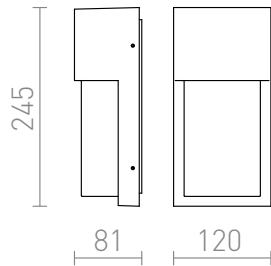

CHICAGO

Outdoor wall light of die-cast aluminum with an acrylic opal-colored diffuser. For use with a energy efficient E27 light source.

RP EUR incl. VAT

R12018

CHICAGO wall anthracite grey 230V E27 18W
IP44

48,00

IP44

3D model

PDF manual

G13026