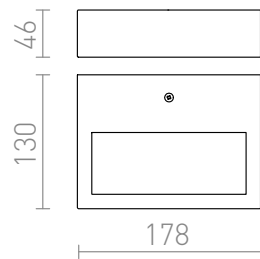

CHLOE

LED 9W 800 lm Ra 80

Rectangular wall light of stainless steel for indirect illumination.
Suitable for exterior and interior use.

RP EUR incl. VAT

R11752

CHLOE wall stainless steel 230V LED 9W
IP65 3000K

120,00

IP65

[3D model](#)

[manual](#)