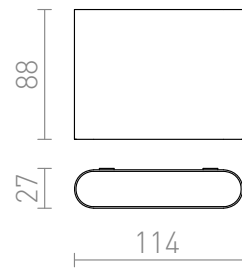

CHOIX 114

LED 2x3W 318 lm Ra 80

Outdoor wall mounted LED UP/DOWN luminaire made of pressurized aluminum.

RP EUR incl. VAT

R12012

CHOIX 114 wall anthracite grey 230V LED
2x3W IP54 3000K

58,00

IP54

 3D model

 manual